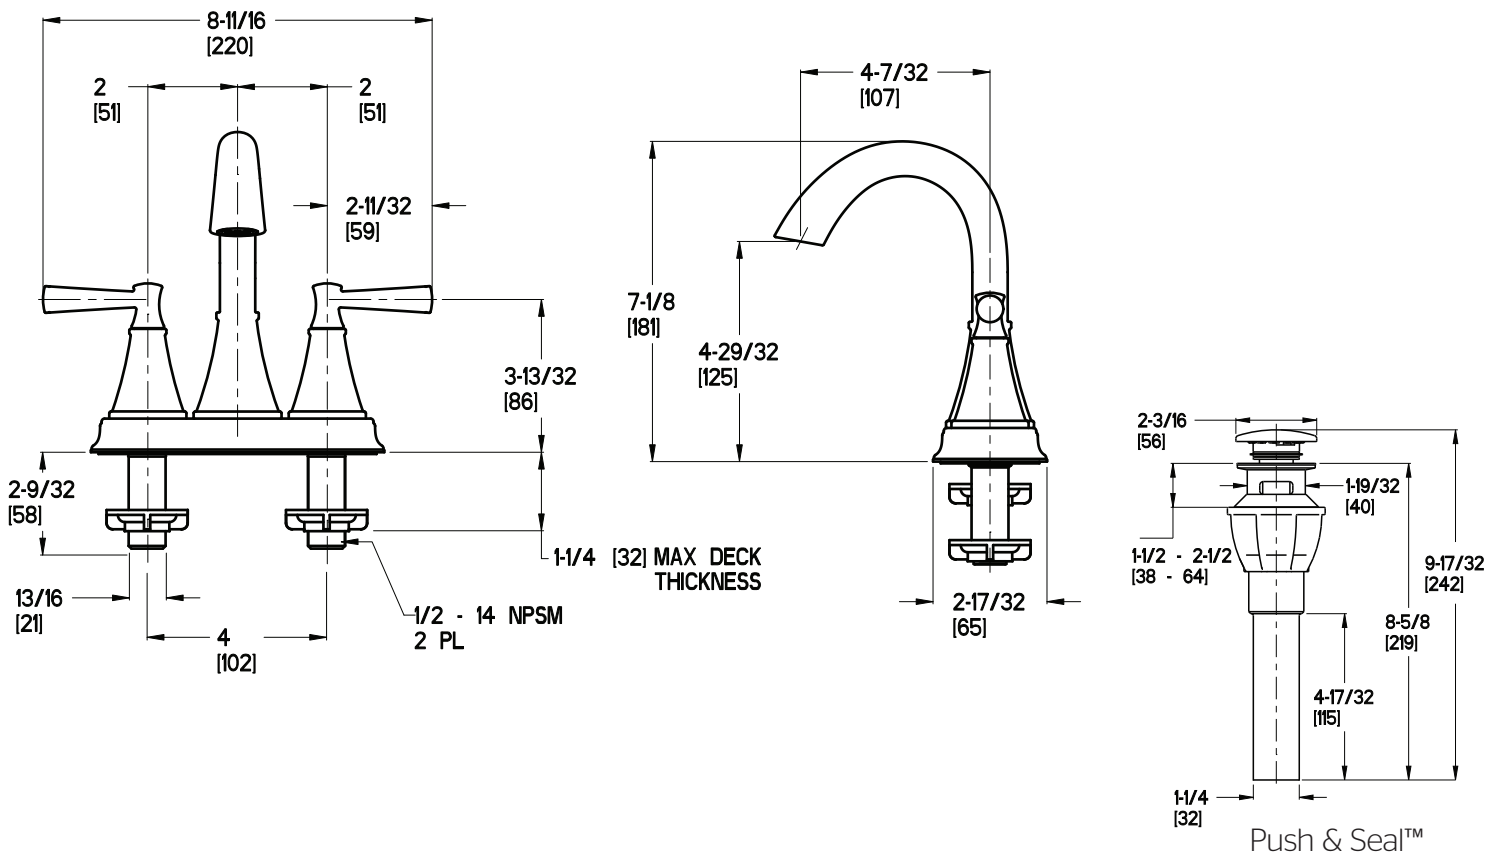

Cantara™ 4" Centerset Lavatory Faucet

- LF-048-CRCC Finish(CC)
- LF-048-CRKK Finish(KK)
- LF-048-CRY Y Finish(Y)

Specifications

Features

- 1.2 GPM Flow Rate
- 3-Hole Installation
- Fixed Hub
- High Arc Spout
- Push & Seal™ Pop-Up
- TiteSeal™ Deck Plate
- Lifetime Warranty
- PVD Finish (KK Only)
- Pforever Seal Ceramic Disc Valve
- Pforever Warranty®

Dimensions

Code Compliance

Pfister products are designed and manufactured in compliance with the following standards and codes:

- IAPMO Certified
- CSA B125 Certified
- ASME A112.18.1
- NSF 61/9 Annex G (Low lead)
- Cal Green Compliant
- EPA WaterSense Certification 1.2 gpm, 4.5 L/Min
- ADA Compliant-ANSI A117.1 (Lever handles only)

Ø1 Min to Ø1-1/2 Max. Deck Hole Openings